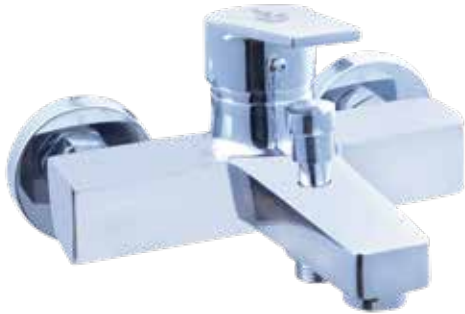

SATTAR

Bathtub Mixer, Angle & Bib Mixer

**Single Lever
Bathtub Mixer (Premium)**
Model : SMI- 78621