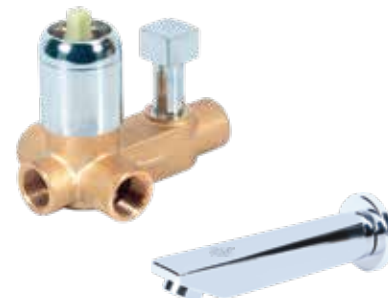

## *Shower Mixer Series*

1/2"

**Turn Diverter Square Conceal  
Shower Mixer with Spout**  
Model : SMI-78635T

3/4"

**Turn Diverter Square Conceal  
Shower Mixer with Spout**  
Model : SMI-78636T

1/2"

**Turn Diverter Square Conceal  
Shower Mixer with Spout**  
Model : SMI-78637T