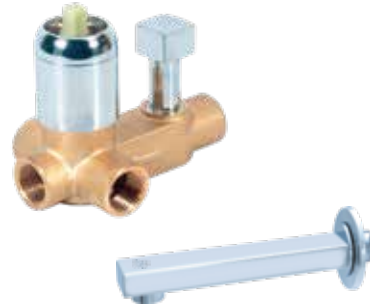

SATTAR

Shower Mixer Series

1/2"

Turn Diverter Square Conceal Shower Mixer with Spout
Model : SMI-78629ST

3/4"