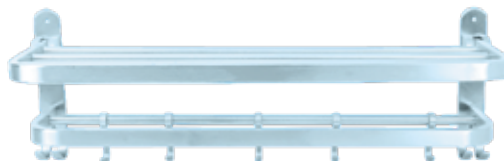

Towel Shelf
Model : N-313