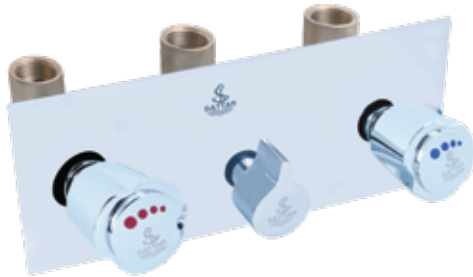

## Shower Mixer Series

**Lever 4 Way  
Shower Mixer Body**  
Model : SM2020A - 1/2"  
SM2020B - 3/4"

**Lever 4 Way  
Shower Mixer Body**  
Model : SM2020A - 1/2"  
SM2020B - 3/4"

**Lever 4 Way  
Shower Mixer Body**  
Model : SM2020A - 1/2"  
SM2020B - 3/4"