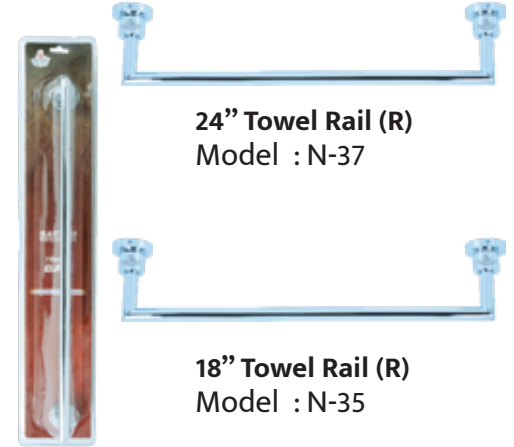

## Accessories

24" SS Pipe

**Conceal Towel Rail**  
Model : 0035

**Double Towel Bar**  
Model : 78661

**24" Towel Rail (R)**  
Model : N-37

18" SS Pipe

**Conceal Towel Rail**  
Model : 0037

**Single Towel Bar**  
Model : 78662