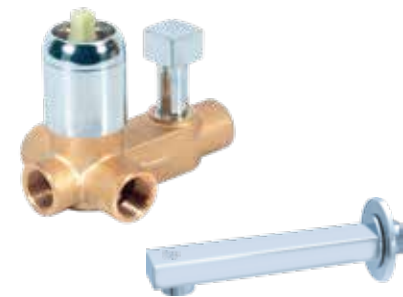

## Shower Mixer Series

1/2"

**Turn Diverter Square Conceal Shower Mixer with Spout**  
Model : SMI-78629ST

3/4"

**Turn Diverter Square Conceal Shower Mixer with Spout**  
Model : SMI-78630ST

1/2"

**Turn Diverter Square Conceal Shower Mixer with Spout**  
Model : SMI-78633ST