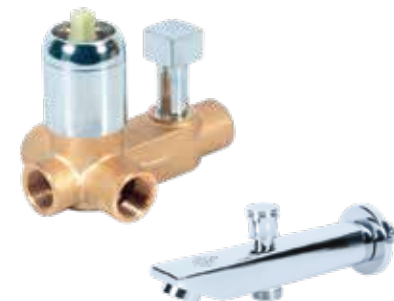

Turn Diverter Square Conceal Shower Mixer with Spout
Model : SMI-78634ST